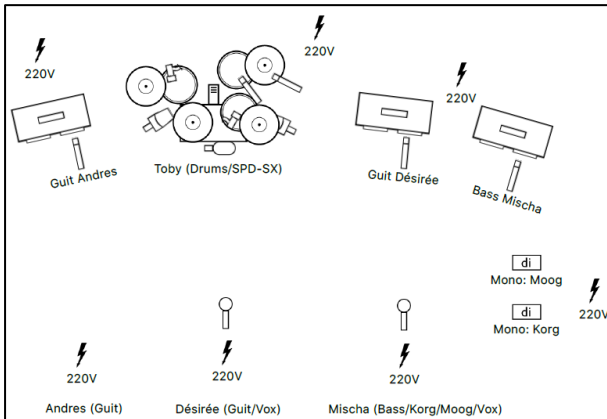

MISS KRYPTONITE - Stage Plot InEar Monitoring

** provided by the Location

**	24 Channels to FOH		
**	01 Channel return to Stage		
CH		Mic	Stands
1	Kick Out	Audix D6	** Boom Short
2	Kick In	Beta 91 A	None
3	Snare 1	SM 57	Clamp
4	Snare 2	SM 57	Clamp
5	Tom 1	Beta 98 Amp/C	Clamp
6	Tom 2	Beta 98 Amp/C	Clamp
7	Tom 3	Beta 98 Amp/C	Clamp
8	Tom 4	Beta 98 Amp/C	Clamp
9	OH L	Beyerdynamic TG153c	** Boom Long
10	OH R	Beyerdynamic TG153c	** Boom Long
11	Hihat	AKG 451B	** Boom Long
12	Bass	** DI	None
13	E-Guit D	e906	None
14	E-Guit A	e906	None
15	Vocal D	SM 58	** Boom Long
16	Vocal M	SM 58	** Boom Long
17	Korg	** DI	None
18	Moog	** DI	None
19	Backing L	None	None
20	Backing R	None	None
21	Playback L	None	None
22	Playback R	None	None
23	SPD SX L	DI	None
24	SPD SX R	DI	None

Other Items

**	7 x 220V Power Outlet «isolated »
**	PA and Light
	32 Channel Mixer (provided by Band)

Contact Information

FOH	Sam Hall	+41 79 515 60 11
Band Member	Mischa Castiglioni	+41 79 489 76 59